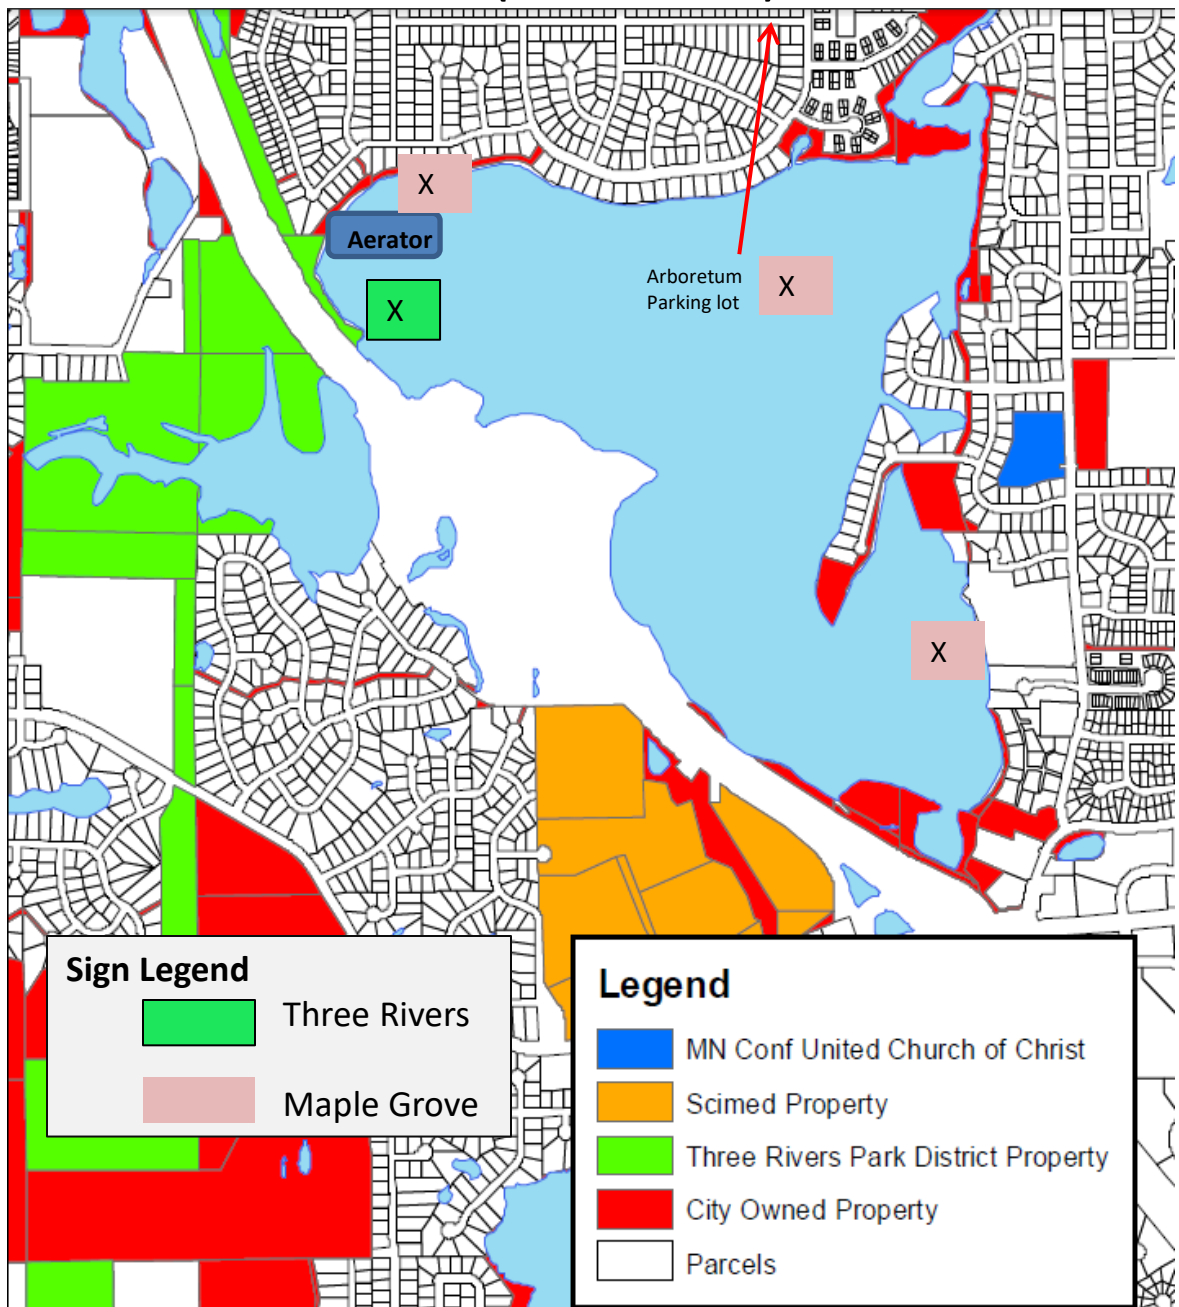

Rice Lake Aeration Signage for 2020-2021 (shoreline)

3 signs have been posted along City of Maple Grove property and 1 on Three Rivers property on November 20. The aerator is located at 15573 91st Ave. North.

Rice Lake Aeration Signage for 2020-2021 (continued)

Posting by I-94 (westernmost) bridge just east of overpass.

Posting behind Freedom Field off Rice Lake Road.

Rice Lake Aeration Signage for 2020-2021 (continued)

Posting by Aerator Panel off 15573 91st Ave North area.

Posting by lower Arboretum parking lot.